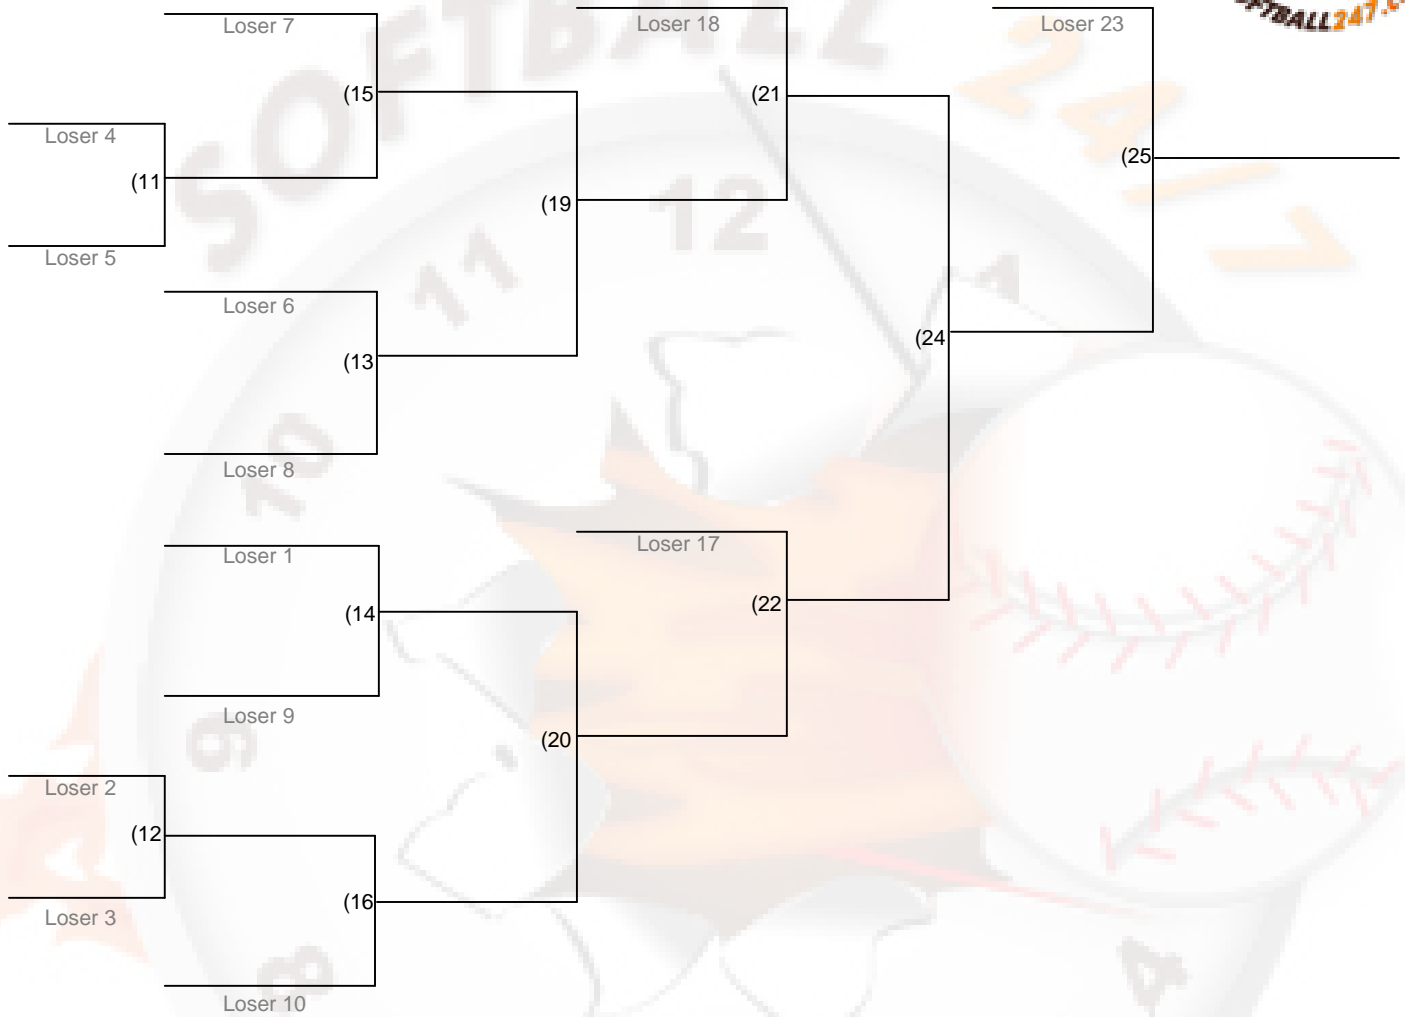

14 Teams

Double Elimination

Winners' Bracket

# Losers' Bracket

# Finals

From Game 23

From Game 25

(26)

Winner

(27)

Winner

Loser of 26  
if 1st loss