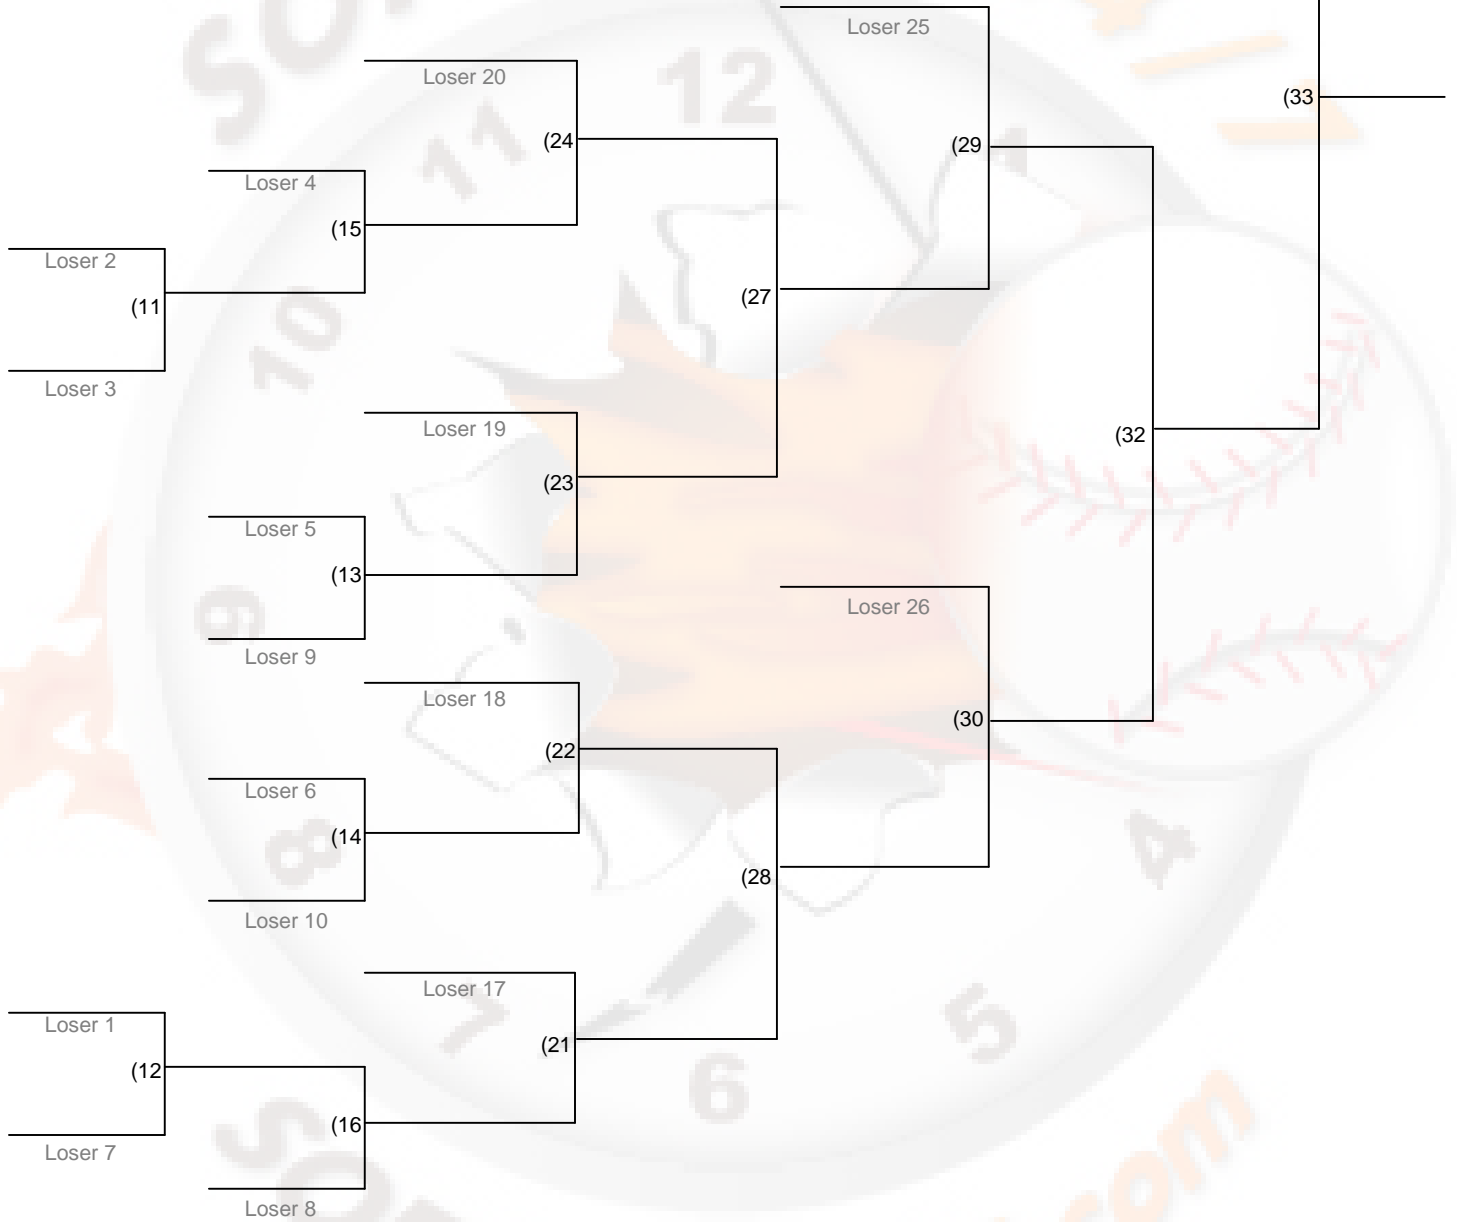

**18 Teams**  
Double Elimination  
**Winners' Bracket**

# Losers' Bracket

# Finals

From Game 31

From Game 33

(34)

Winner

(35)

Winner

Loser of 34  
if 1st loss