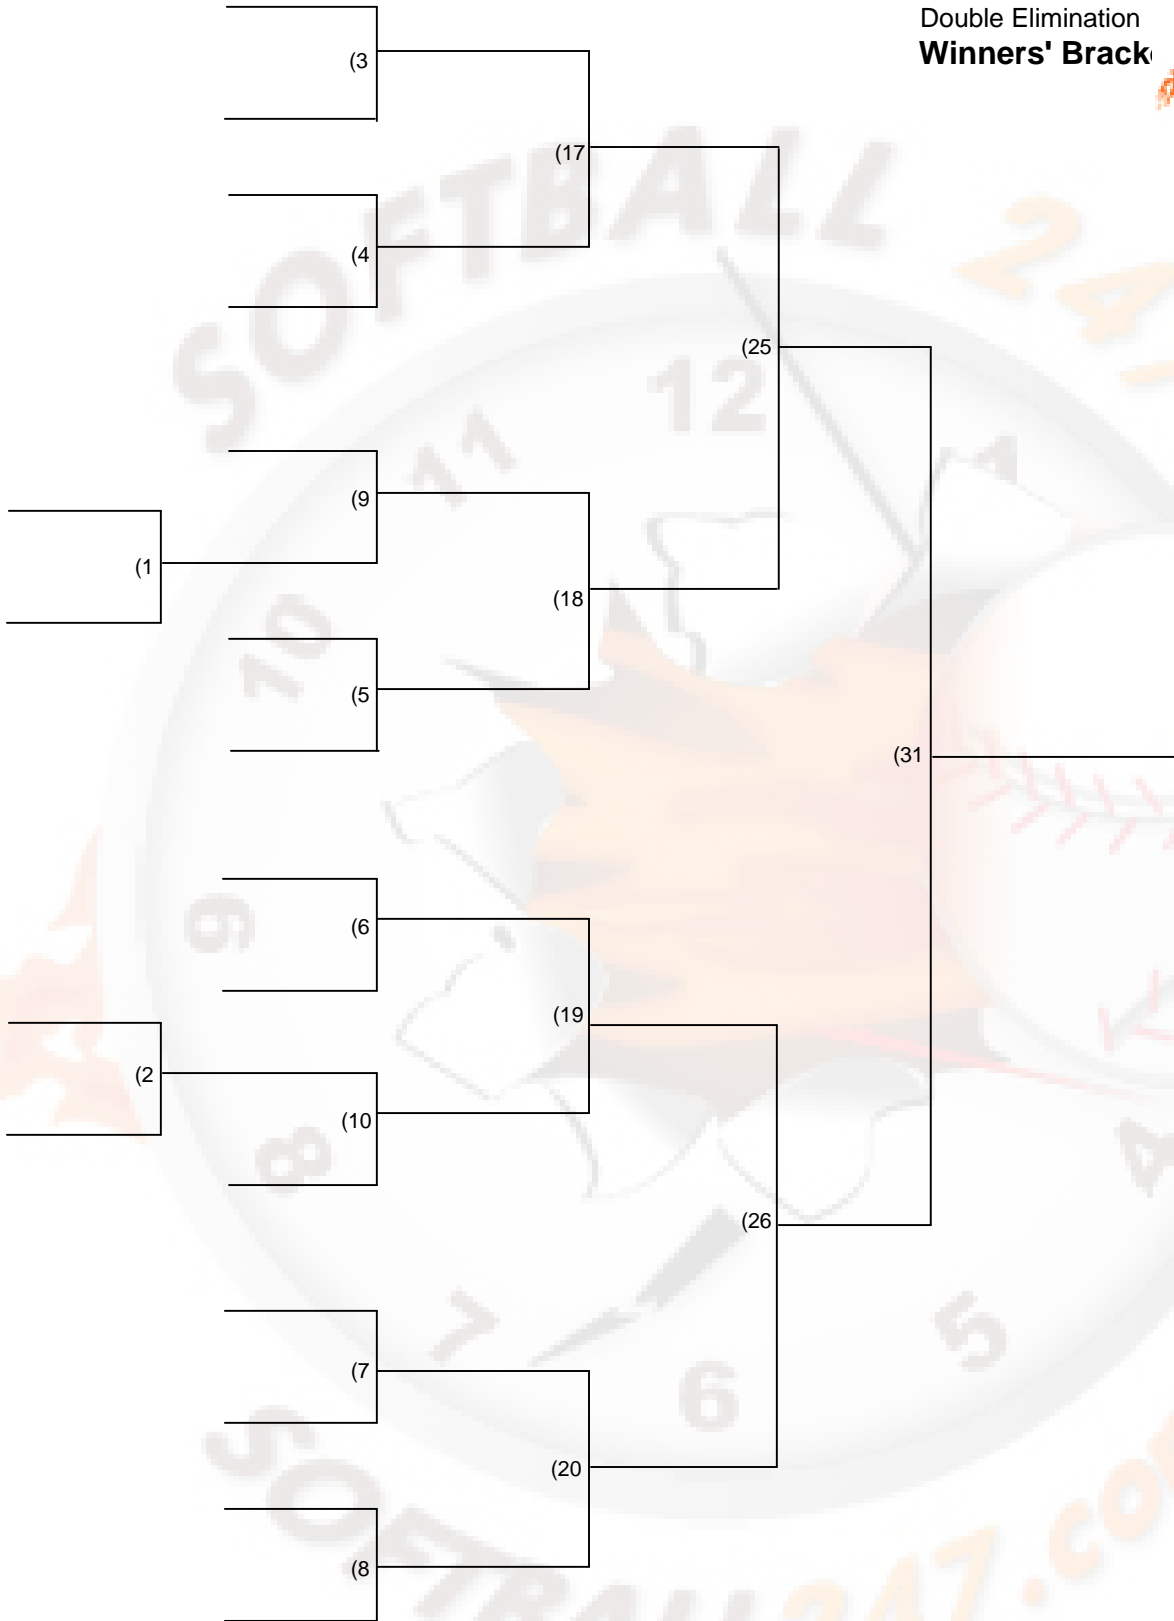

**18 Teams**  
Double Elimination  
**Winners' Bracket**

# Losers' Bracket

# Finals

From Game 31

From Game 33

(34)

Winner

(35)

Winner

Loser of 34  
if 1st loss