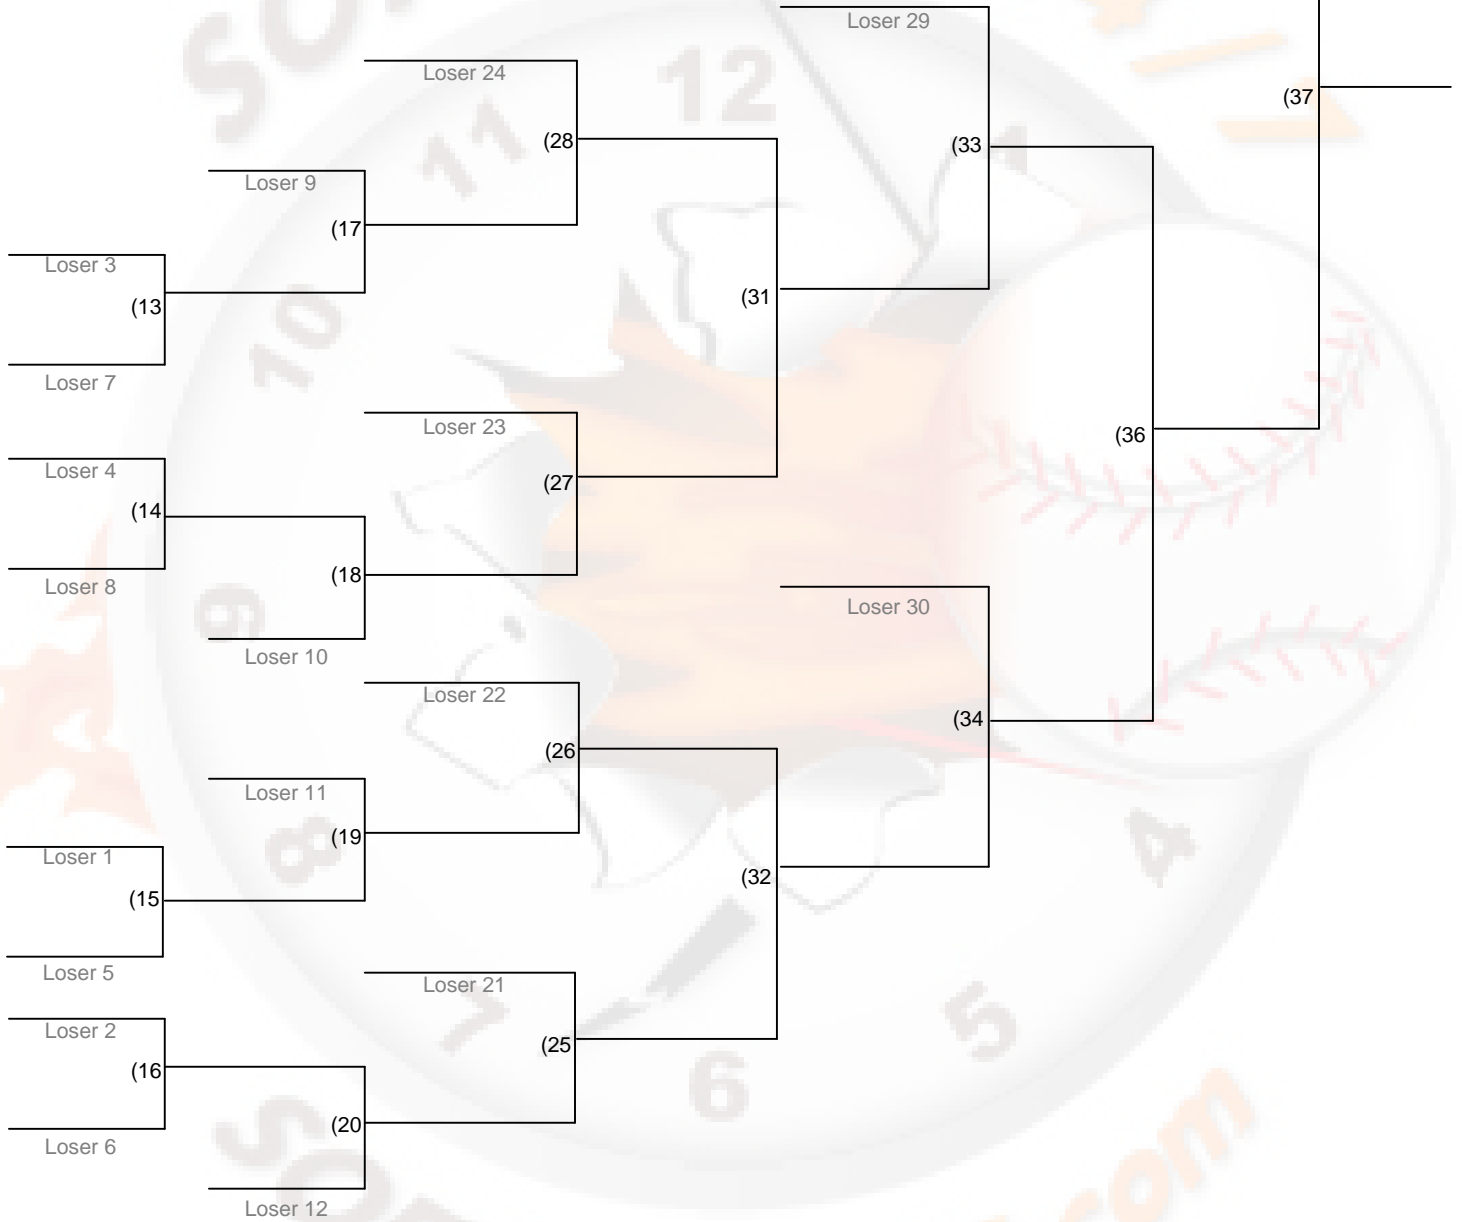

20 Teams
Double Elimination
Winners' Brackets

Losers' Bracket

Finals

From Game 35

From Game 37

(38)

Winner

(39)

Winner

Loser of 38
if 1st loss