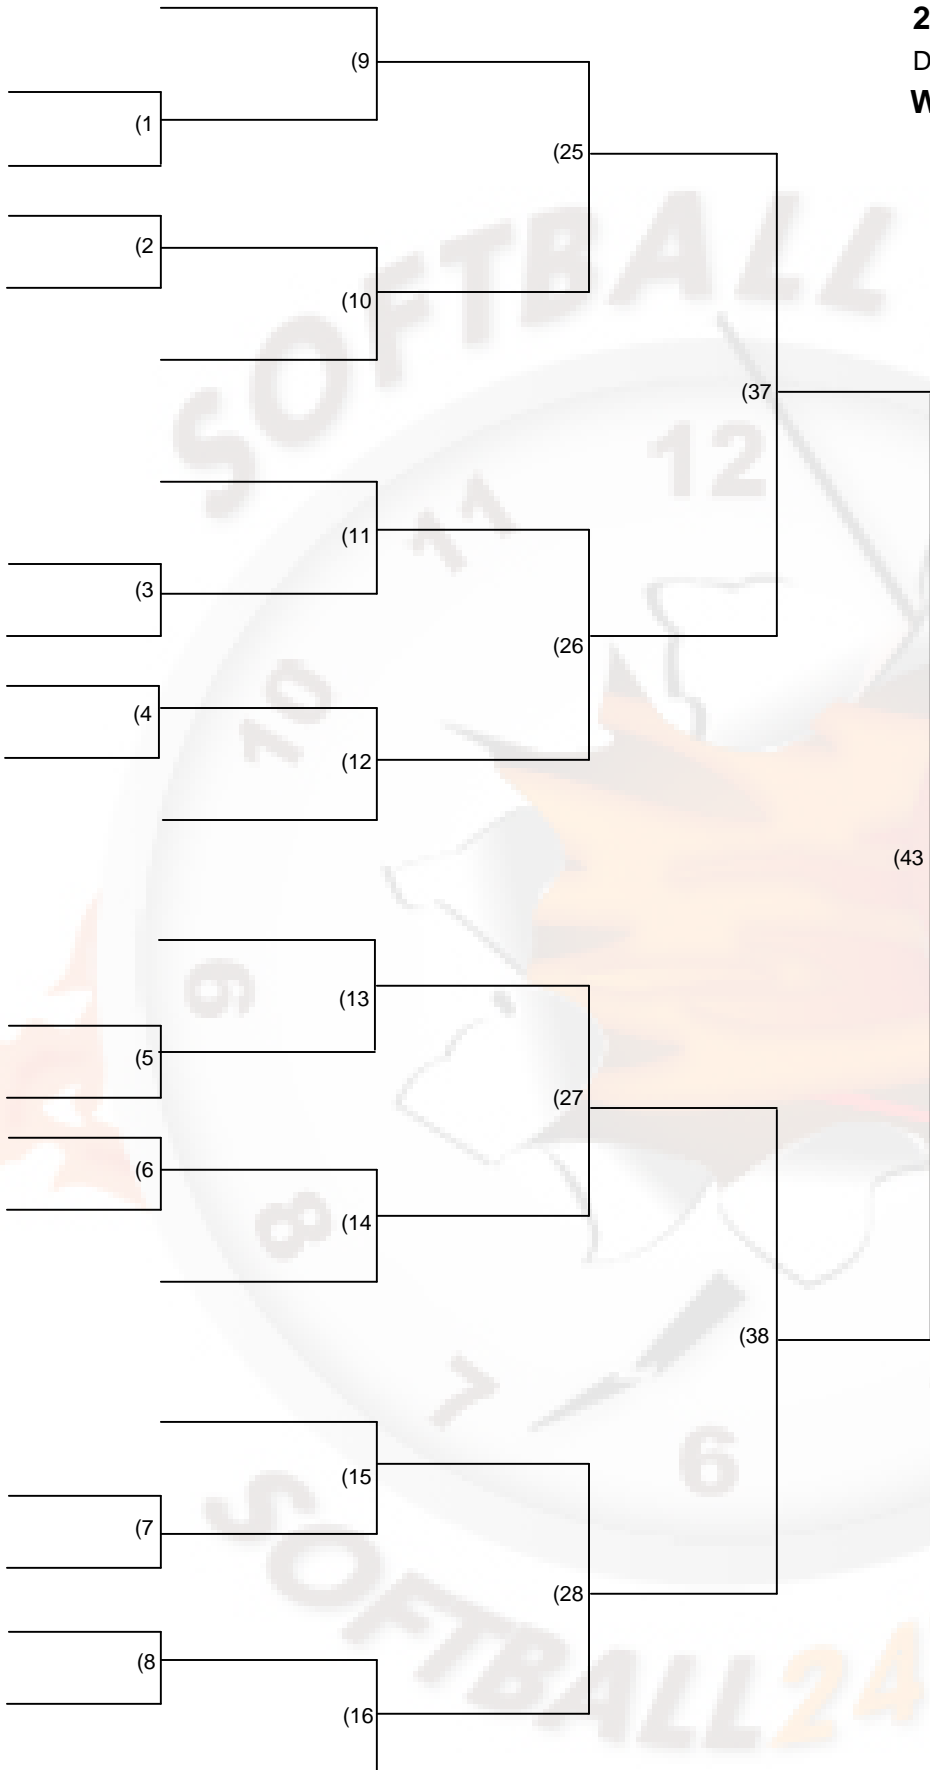

**24 Teams**  
Double Elimination  
**Winners' Bracke**

# Losers' Bracket

Games 41,42 and 44 - 47